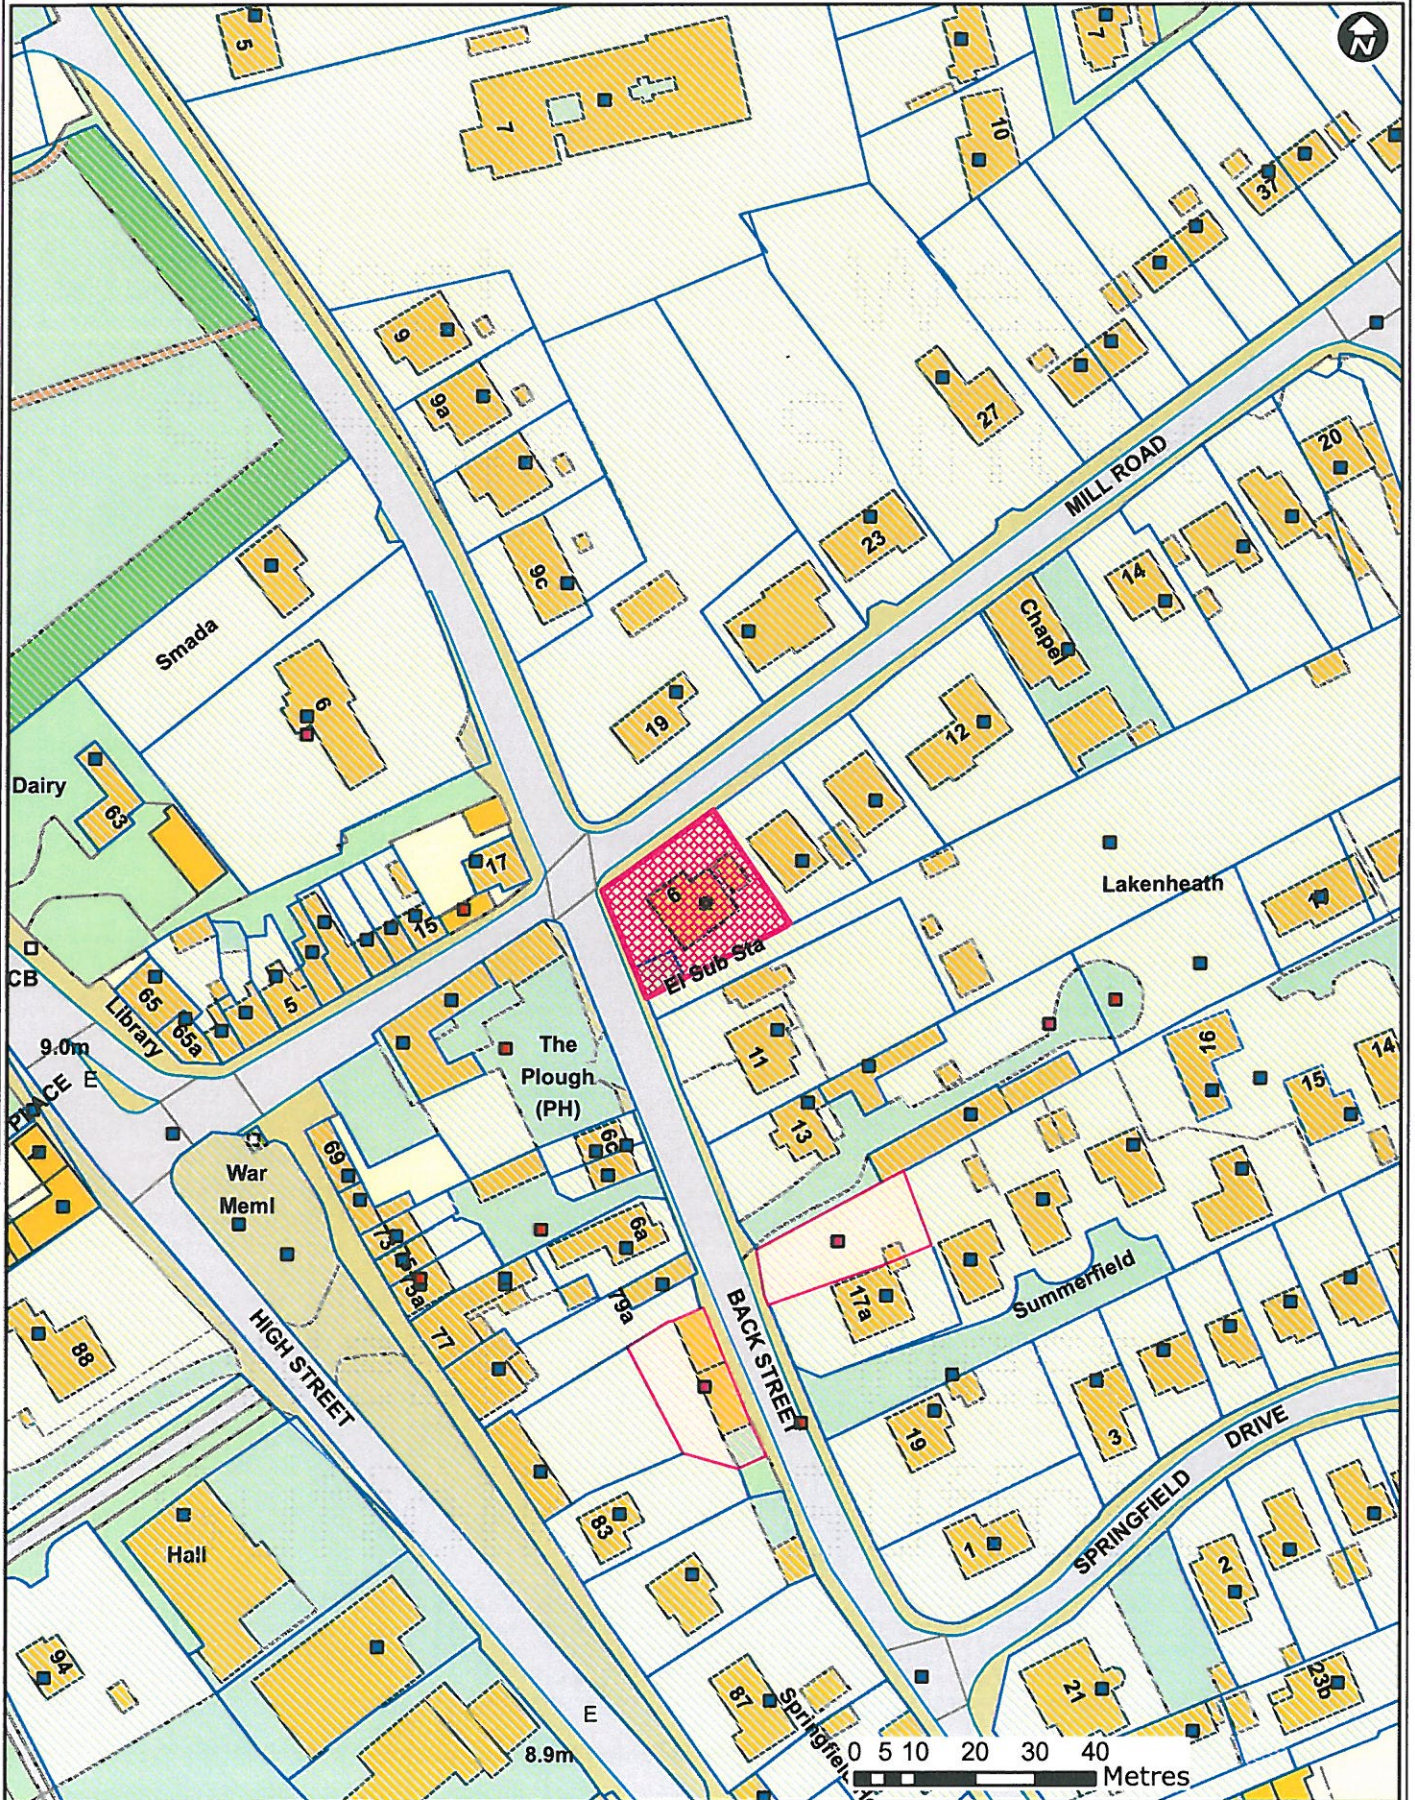

DC.15.0019.HH

6 Mill Road, Lakenheath

Forest Heath • St Edmundsbury

West Suffolk
working together

© Crown Copyright and database rights 2015 Ordnance Survey 100019675/100023282. You are not permitted to copy, sub-license, distribute or sell any of this data to third parties in any form. Use of this data is subject to terms and conditions. See www.westsuffolk.gov.uk/disclaimer.cfm.

Scale: 1:1,250
Date: 19/03/2015